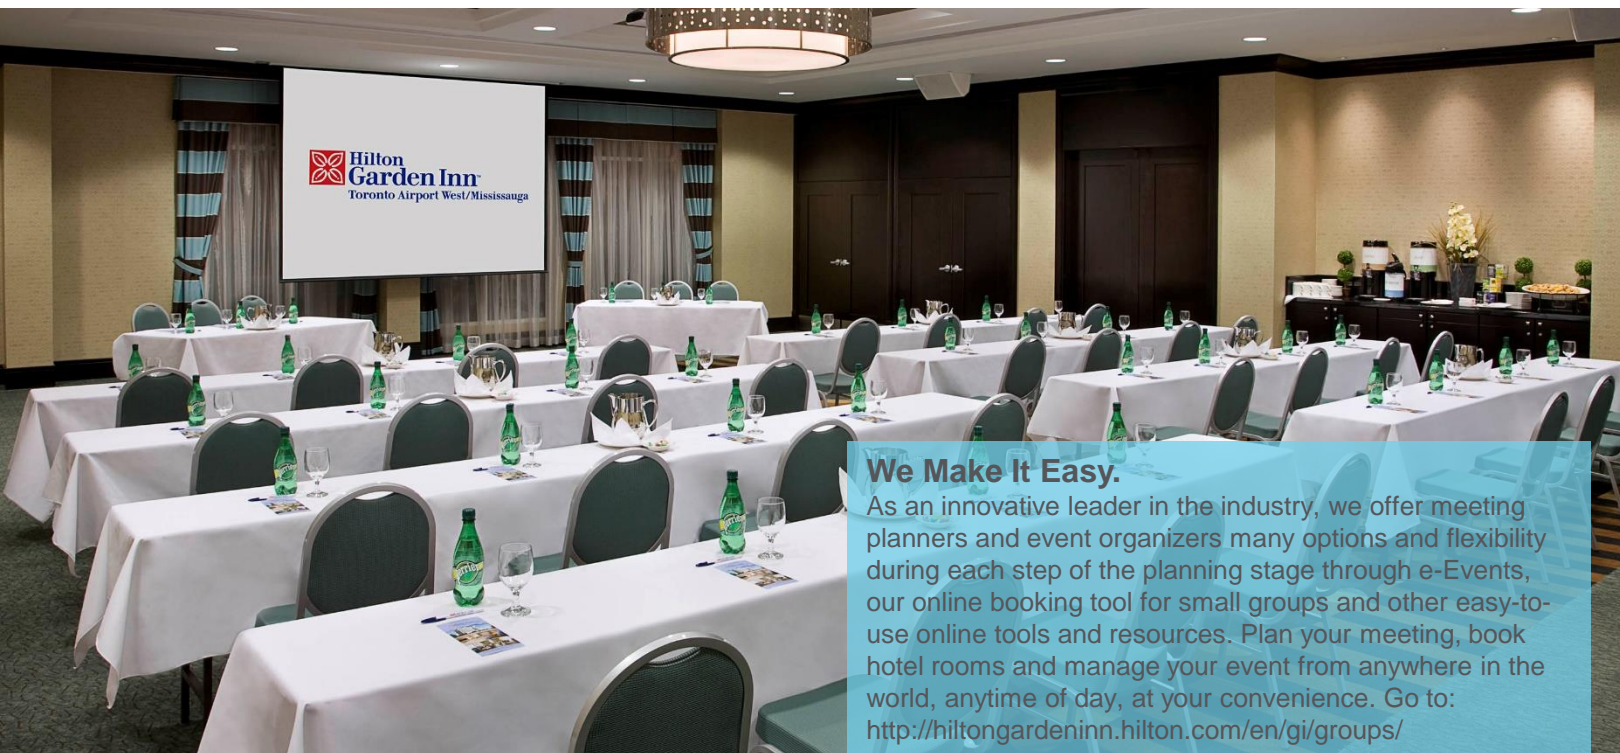

We Make It Easy.

As an innovative leader in the industry, we offer meeting planners and event organizers many options and flexibility during each step of the planning stage through e-Events, our online booking tool for small groups and other easy-to-use online tools and resources. Plan your meeting, book hotel rooms and manage your event from anywhere in the world, anytime of day, at your convenience. Go to: <http://hiltongardeninn.hilton.com/en/gi/groups/>