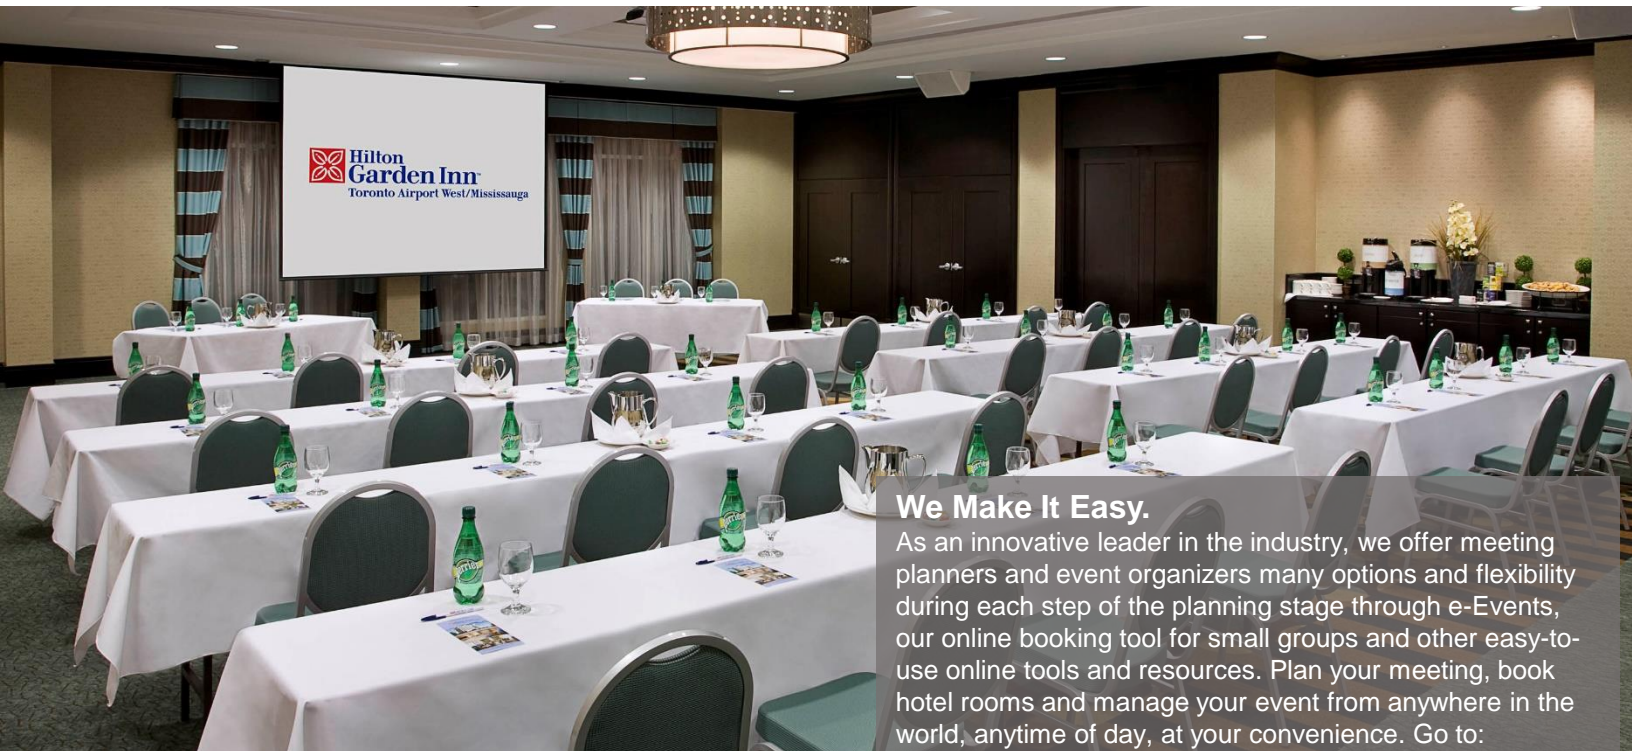

We Make It Easy.

As an innovative leader in the industry, we offer meeting planners and event organizers many options and flexibility during each step of the planning stage through e-Events, our online booking tool for small groups and other easy-to-use online tools and resources. Plan your meeting, book hotel rooms and manage your event from anywhere in the world, anytime of day, at your convenience. Go to: